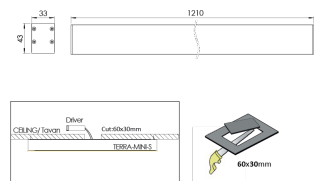

Product Family	Mysa
Adjustability	Fixed
Color	White- Black- Gray- RAL
Mounting Type	Surface Mounted
Body	Extruded aluminium body with electrostatic powder coated
Light Source	MP LED
Color Temperature	2700-3000-4000-5000-6500K
Color Rendering Index	CRI>80 CRI>90
Power	31 W
Power Factor	Pf>90
Luminaire Efficiency	75lm/W
Light Beam Angle	120°
Lumen	2325 lm
Operating Voltage	220-240V AC / 50-60 Hz
Light Source Lifetime	50.000 hours Led lifetime
Optic	High efficiency opal diffusers,
Control Type	On/Off- Dali
Electrical Insulation Class	Class II
Optional Features	Emergency kit system can be integrated
Sealing	IP20
Weight	1,35 Kg
Dimensions	33 x 43 x 1210 mm

DIMENSIONS

Lumen value is given according to 4000K value.

Luminaire is F-marked and suitable for direct mounting on normally flammable surfaces.

All components are provided with 5 year limited guarantee. A qualified electrician must ensure proper installation of the product.