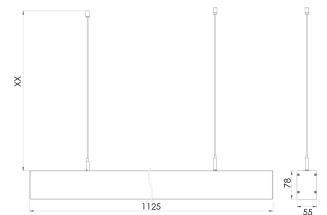

Product Family	Mysa
Adjustability	Fixed
Color	White- Black- Gray- RAL
Mounting Type	Pendant
Body	Extruded aluminium body with electrostatic powder coated
Light Source	MP LED
Color Temperature	2700-3000-4000-5000-6500K
Color Rendering Index	CRI>80,CRI>90
Power	31 W
Power Factor	Pf>90
Luminaire Efficiency	75lm/W
Light Beam Angle	120°
Lumen	2325 lm
Operating Voltage	220-240V AC / 50-60 Hz
Light Source Lifetime	50.000 hours Led lifetime
Optic	High efficiency opal diffusers
Control Type	On/Off- Dali
Electrical Insulation Class	Class I
Optional Features	Emergency kit system can be integrated
Sealing	IP20
Weight	1,7 Kg
Dimensions	43 x 33 x 1184 mm

DIMENSIONS

Lumen value is given according to 4000K value.

Luminaire is F-marked and suitable for direct mounting on normally flammable surfaces.

All components are provided with 5 year limited guarantee. A qualified electrician must ensure proper installation of the product.