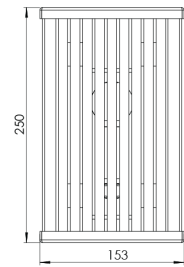

Product Family	Nerisca
Adjustability	Fixed
Color	White- Black- Gray- RAL
Mounting Type	Surface Mounted
Body	Metal brass body
Light Source	E14 LED LAMP
Color Temperature	2700-3000-4000-5000-6500K
Color Rendering Index	
Power	2 W
Power Factor	Pf>90
Luminaire Efficiency	80lm/W
Light Beam Angle	
Lumen	160 lm
Operating Voltage	220-240V AC / 50-60 Hz
Light Source Lifetime	50.000 hours Led lifetime
Optic	Acrylic tube
Control Type	On/Off
Electrical Insulation Class	Class I
Optional Features	Unavailable
Sealing	IP20
Weight	118 x 153 x 250 mm
Dimensions	118 x 153 x 250 mm

DIMENSIONS

Lumen value is given according to 3000K value.
 Luminaire is F-marked and suitable for direct mounting on normally flammable surfaces.
 All components are provided with 5 year limited guarantee. A qualified electrician must ensure proper installation of the product.