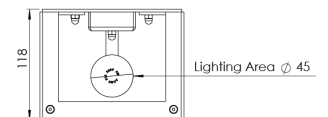

Product Family	Nerisca
Adjustability	Fixed
Color	White- Black- Gray- RAL
Mounting Type	Surface Mounted
Body	Metal brass body
Light Source	E14 LED LAMP
Color Temperature	2700-3000-4000-5000-6500K
Color Rendering Index	
Power	2 W
Power Factor	Pf>90
Luminaire Efficiency	80lm/W
Light Beam Angle	
Lumen	160 lm
Operating Voltage	220-240V AC / 50-60 Hz
Light Source Lifetime	50.000 hours Led lifetime
Optic	Acrylic tube
Control Type	On/Off
Electrical Insulation Class	Class I
Optional Features	Unavailable
Sealing	IP20
Weight	118 x 153 x 250 mm
Dimensions	118 x 153 x 250 mm

DIMENSIONS

Lumen value is given according to 3000K value.
 Luminaire is F-marked and suitable for direct mounting on normally flammable surfaces.
 All components are provided with 5 year limited guarantee. A qualified electrician must ensure proper installation of the product.