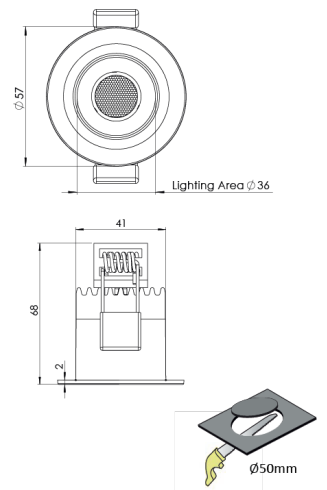

Product Family	Nerra
Adjustability	Fixed
Color	White- Black- Gray- RAL
Mounting Type	Recessed Mounted
Body	Die-cast aluminium body with electrostatic powder coated

Light Source	HP LED
Color Temperature	2700-3000-4000-5000-6500K
Color Rendering Index	CRI>80
Power	1 W
Power Factor	Pf>90
Luminaire Efficiency	100lm/W
Light Beam Angle	25°,40°
Lumen	100 lm
Operating Voltage	220-240V AC / 50-60 Hz
Light Source Lifetime	50.000 hours Led lifetime
Optic	High efficiency acrylic lens

Control Type	On/Off – Dali
Electrical Insulation Class	Class II
Optional Features	

Sealing	IP20
Weight	0,4 Kg
Dimensions	Ø57 x 68 mm

DIMENSIONS

Lumen value is given according to 3000K value.

Luminaire is F-marked and suitable for direct mounting on normally flammable surfaces.