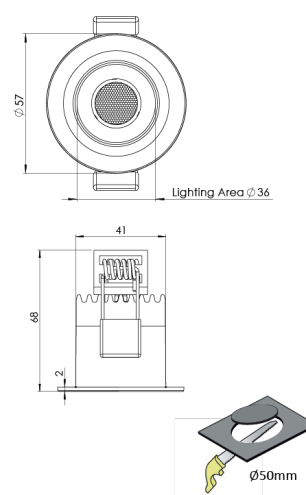

<b>Product Family</b>	Nerra
<b>Adjustability</b>	Fixed
<b>Color</b>	White- Black- Gray- RAL
<b>Mounting Type</b>	Recessed Mounted
<b>Body</b>	Die-cast aluminium body with electrostatic powder coated

<b>Light Source</b>	HP LED
<b>Color Temperature</b>	2700-3000-4000-5000-6500K
<b>Color Rendering Index</b>	CRI>80
<b>Power</b>	3 W
<b>Power Factor</b>	Pf>90
<b>Luminaire Efficiency</b>	100lm/W
<b>Light Beam Angle</b>	25°,40°
<b>Lumen</b>	300 lm
<b>Operating Voltage</b>	220-240V AC / 50-60 Hz
<b>Light Source Lifetime</b>	50.000 hours Led lifetime
<b>Optic</b>	High efficiency acrylic lens

#### Optional Features

<b>Sealing</b>	IP20
<b>Weight</b>	0,4 Kg
<b>Dimensions</b>	Ø57 x 68 mm

#### DIMENSIONS

Lumen value is given according to 3000K value.

Luminaire is F-marked and suitable for direct mounting on normally flammable surfaces.

All components are provided with 5 year limited guarantee. A qualified electrician must ensure proper installation of the product.