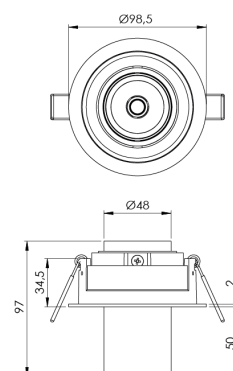

<b>Product Family</b>	Niva
<b>Adjustability</b>	Adjustable: 18°&18°
<b>Color</b>	White- Black- Gray- RAL
<b>Mounting Type</b>	Adjustable Recessed Mounted
<b>Body</b>	Die-cast aluminium body with electrostatic powder coated

<b>Control Type</b>	On/Off – Dali
<b>Electrical Insulation Class</b>	Class I
<b>Optional Features</b>	Emergency kit system can be integrated

<b>Sealing</b>	IP20
<b>Weight</b>	0,38 Kg
<b>Dimensions</b>	Ø98,5 x 97 mm

## DIMENSIONS

Lumen value is given according to 4000K value.

Luminaire is F-marked and suitable for direct mounting on normally flammable surfaces.

All components are provided with 5 year limited guarantee. A qualified electrician must ensure proper installation of the product.