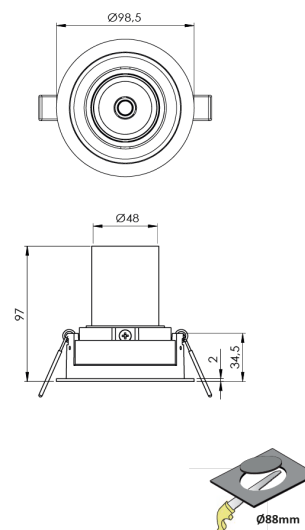

Product Family	Niva
Adjustability	Adjustable: 18°&18°
Color	White- Black- Gray- RAL
Mounting Type	Adjustable Recessed Mounted
Body	Die-cast aluminium body with electrostatic powder coated

Light Source	COB LED
Color Temperature	2700-3000-4000-5000-6500K
Color Rendering Index	CRI>80 , CRI>90
Power	10 W
Power Factor	Pf>90
Luminaire Efficiency	103lm/W
Light Beam Angle	15°,24°,36°,60°
Lumen	1030 lm
Operating Voltage	220-240V AC / 50-60 Hz
Light Source Lifetime	50.000 hours Led lifetime
Optic	High efficiency reflector and PC glass

Control Type	On/Off – Dali
Electrical Insulation Class	Class I
Optional Features	Emergency kit system can be integrated

Sealing	IP20
Weight	0,38 Kg
Dimensions	Ø98,5 x 97 mm

DIMENSIONS

Lumen value is given according to 4000K value.