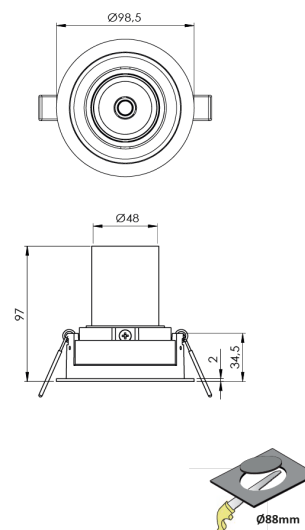

Product Family	Niva
Adjustability	Adjustable: 18°&18°
Color	White- Black- Gray- RAL
Mounting Type	Adjustable Recessed Mounted
Body	Die-cast aluminium body with electrostatic powder coated

Light Source	COB LED
Color Temperature	2700-3000-4000-5000-6500K
Color Rendering Index	CRI>80 , CRI>90
Power	8 W
Power Factor	Pf>90
Luminaire Efficiency	103lm/W
Light Beam Angle	15°,24°,36°,60°
Lumen	824 lm
Operating Voltage	220-240V AC / 50-60 Hz
Light Source Lifetime	50.000 hours Led lifetime
Optic	High efficiency reflector and PC glass

Control Type	On/Off – Dali
Electrical Insulation Class	Class I
Optional Features	Emergency kit system can be integrated

Sealing	IP20
Weight	0,38 Kg
Dimensions	Ø98,5 x 97 mm

DIMENSIONS

Lumen value is given according to 4000K value.