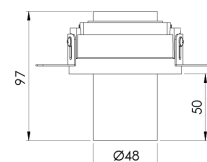

DIMENSIONS

Lumen value is given according to 4000K value.

Luminaire is F-marked and suitable for direct mounting on normally flammable surfaces.

All components are provided with 5 year limited guarantee. A qualified electrician must ensure proper installation of the product.