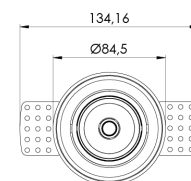

DIMENSIONS

Lumen value is given according to 4000K value.

Luminaire is F-marked and suitable for direct mounting on normally flammable surfaces.

All components are provided with 5 year limited guarantee. A qualified electrician must ensure proper installation of the product.