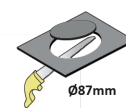

DIMENSIONS

Lumen value is given according to 4000K value.

Luminaire is F-marked and suitable for direct mounting on normally flammable surfaces.

All components are provided with 5 year limited guarantee. A qualified electrician must ensure proper installation of the product.