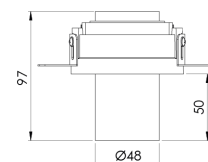

DIMENSIONS

Lumen value is given according to 4000K value.

Luminaire is F-marked and suitable for direct mounting on normally flammable surfaces.

All components are provided with 5 year limited guarantee. A qualified electrician must ensure proper installation of the product.