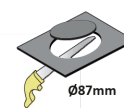

DIMENSIONS

Lumen value is given according to 4000K value.

Luminaire is F-marked and suitable for direct mounting on normally flammable surfaces.

All components are provided with 5 year limited guarantee. A qualified electrician must ensure proper installation of the product.