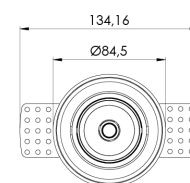

DIMENSIONS

Lumen value is given according to 4000K value.

Luminaire is F-marked and suitable for direct mounting on normally flammable surfaces.

All components are provided with 5 year limited guarantee. A qualified electrician must ensure proper installation of the product.