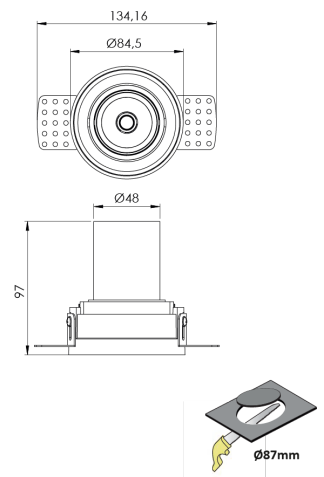

Product Family	Niva
Adjustability	Adjustable: 18° & 18°
Color	White- Black- Gray- RAL
Mounting Type	Trimless Adjustable
Body	Die-cast aluminium body with electrostatic powder coated

Light Source	COB LED
Color Temperature	2700-3000-4000-5000-6500K
Color Rendering Index	CRI>80 , CRI>90
Power	10 W
Power Factor	Pf>90
Luminaire Efficiency	103lm/W
Light Beam Angle	15°,24°,36°,60°
Lumen	1030 lm
Operating Voltage	220-240V AC / 50-60 Hz
Light Source Lifetime	50.000 hours Led lifetime
Optic	High efficiency reflector and PC glass

Control Type	On/Off- Dali
Electrical Insulation Class	Class I
Optional Features	Emergency kit system can be integrated

Sealing	IP20
Weight	0,38 Kg
Dimensions	Ø84,5 x 97 mm

DIMENSIONS

Lumen value is given according to 4000K value.
 Luminaire is F-marked and suitable for direct mounting on normally flammable surfaces.
 All components are provided with 5 year limited guarantee. A qualified electrician must ensure proper installation of the product.