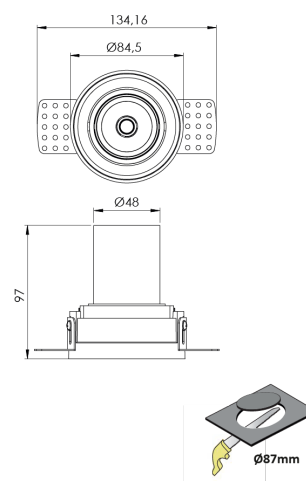

Product Family	Niva
Adjustability	Adjustable: 18° & 18°
Color	White- Black- Gray- RAL
Mounting Type	Trimless Adjustable
Body	Die-cast aluminium body with electrostatic powder coated

Light Source	COB LED
Color Temperature	2700-3000-4000-5000-6500K
Color Rendering Index	CRI>80 , CRI>90
Power	8 W
Power Factor	Pf>90
Luminaire Efficiency	103lm/W
Light Beam Angle	15°,24°,36°,60°
Lumen	824 lm
Operating Voltage	220-240V AC / 50-60 Hz
Light Source Lifetime	50.000 hours Led lifetime
Optic	High efficiency reflector and PC glass

Control Type	On/Off- Dali
Electrical Insulation Class	Class I
Optional Features	Emergency kit system can be integrated

Sealing	IP20
Weight	0,38 Kg
Dimensions	Ø84,5 x 97 mm

DIMENSIONS

Lumen value is given according to 4000K value.