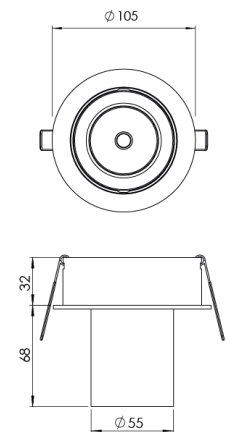

Product Family	Niva
Adjustability	Adjustable: 30°&30°
Color	White- Black- Gray- RAL
Mounting Type	Adjustable Recessed Mounted
Body	Extruded aluminium body with electrostatic powder coated

Light Source	COB LED
Color Temperature	2700-3000-4000-5000-6500K
Color Rendering Index	CRI>80 , CRI>90
Power	14 W
Power Factor	Pf>90
Luminaire Efficiency	103lm/W
Light Beam Angle	15°,24°,36°,60°
Lumen	1442 lm
Operating Voltage	220-240V AC / 50-60 Hz
Light Source Lifetime	50.000 hours Led lifetime
Optic	High efficiency reflector and PC glass

Control Type	On/Off – Dali
Electrical Insulation Class	Class II
Optional Features	Emergency kit system can be integrated

Sealing	IP20
Weight	0,8 Kg
Dimensions	Ø105x100mm

DIMENSIONS

Lumen value is given according to 4000K value.
 Luminaire is F-marked and suitable for direct mounting on normally flammable surfaces.
 All components are provided with 5 year limited guarantee. A qualified electrician must ensure proper installation of the product.