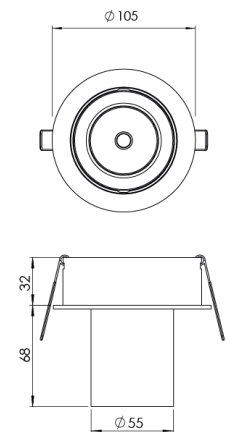

Product Family	Niva
Adjustability	Adjustable: 30°&30°
Color	White- Black- Gray- RAL
Mounting Type	Adjustable Recessed Mounted
Body	Extruded aluminium body with electrostatic powder coated

Light Source	COB LED
Color Temperature	2700-3000-4000-5000-6500K
Color Rendering Index	CRI>80 , CRI>90
Power	7 W
Power Factor	Pf>90
Luminaire Efficiency	103lm/W
Light Beam Angle	15°,24°,36°,60°
Lumen	721 lm
Operating Voltage	220-240V AC / 50-60 Hz
Light Source Lifetime	50.000 hours Led lifetime
Optic	High efficiency reflector and PC glass

Control Type	On/Off – Dali
Electrical Insulation Class	Class II
Optional Features	Emergency kit system can be integrated

Sealing	IP20
Weight	0,8 Kg
Dimensions	Ø105x100mm

DIMENSIONS

Lumen value is given according to 4000K value.
 Luminaire is F-marked and suitable for direct mounting on normally flammable surfaces.
 All components are provided with 5 year limited guarantee. A qualified electrician must ensure proper installation of the product.