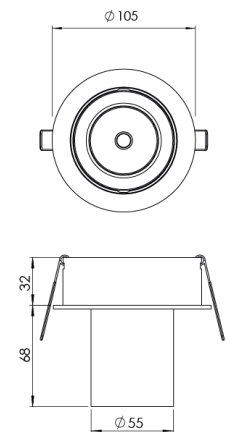

Product Family	Niva
Adjustability	Adjustable: 30°&30°
Color	White- Black- Gray- RAL
Mounting Type	Adjustable Recessed Mounted
Body	Extruded aluminium body with electrostatic powder coated

Light Source	COB LED
Color Temperature	2700-3000-4000-5000-6500K
Color Rendering Index	CRI>80 , CRI>90
Power	9 W
Power Factor	Pf>90
Luminaire Efficiency	103lm/W
Light Beam Angle	15°,24°,36°,60°
Lumen	927 lm
Operating Voltage	220-240V AC / 50-60 Hz
Light Source Lifetime	50.000 hours Led lifetime
Optic	High efficiency reflector and PC glass

Control Type	On/Off – Dali
Electrical Insulation Class	Class II
Optional Features	Emergency kit system can be integrated

Sealing	IP20
Weight	0,8 Kg
Dimensions	Ø105x100mm

DIMENSIONS

Lumen value is given according to 4000K value.
 Luminaire is F-marked and suitable for direct mounting on normally flammable surfaces.
 All components are provided with 5 year limited guarantee. A qualified electrician must ensure proper installation of the product.