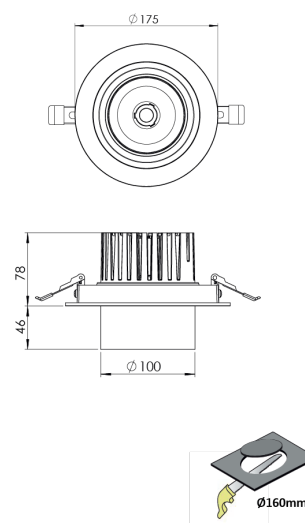

Product Family	Noct
Adjustability	Adjustable: 28°&28°
Color	White- Black- Gray- RAL
Mounting Type	Adjustable Recessed Mounted
Body	Die-cast aluminium body with electrostatic powder coated

Light Source	COB LED
Color Temperature	2700-3000-4000-5000-6500K
Color Rendering Index	CRI>80,CRI>90
Power	20 W
Power Factor	Pf>90
Luminaire Efficiency	105lm/W
Light Beam Angle	15°,24°,40°,60°
Lumen	2096 lm
Operating Voltage	220-240V AC / 50-60 Hz
Light Source Lifetime	50.000 hours Led lifetime
Optic	High efficiency reflector and PC glass

Control Type	On/Off – Dali
Electrical Insulation Class	Class II
Optional Features	Emergency kit system can be integrated

Sealing	IP20
Weight	1,7 Kg
Dimensions	Ø175 X 124mm

DIMENSIONS

Lumen value is given according to 4000K value.