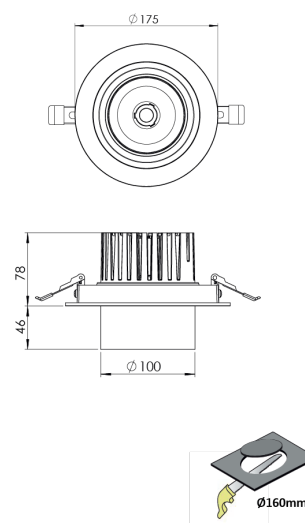

Product Family	Noct
Adjustability	Adjustable: 28°&28°
Color	White- Black- Gray- RAL
Mounting Type	Adjustable Recessed Mounted
Body	Die-cast aluminium body with electrostatic powder coated

Light Source	COB LED
Color Temperature	2700-3000-4000-5000-6500K
Color Rendering Index	CRI>80,CRI>90
Power	28 W
Power Factor	Pf>90
Luminaire Efficiency	105lm/W
Light Beam Angle	15°,24°,40°,60°
Lumen	2950 lm
Operating Voltage	220-240V AC / 50-60 Hz
Light Source Lifetime	50.000 hours Led lifetime
Optic	High efficiency reflector and PC glass

Control Type	On/Off – Dali
Electrical Insulation Class	Class II
Optional Features	Emergency kit system can be integrated

Sealing	IP20
Weight	1,7 Kg
Dimensions	Ø175 X 124mm

DIMENSIONS

Lumen value is given according to 4000K value.