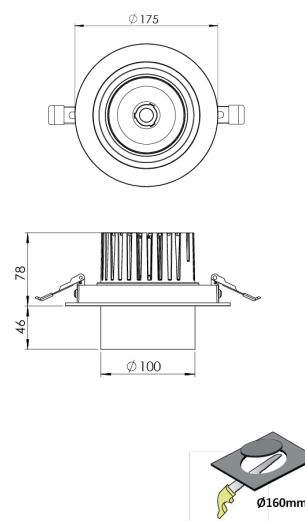

Product Family	Noct
Adjustability	Adjustable: 28°&28°
Color	White- Black- Gray- RAL
Mounting Type	Adjustable Recessed Mounted
Body	Die-cast aluminium body with electrostatic powder coated

Light Source	COB LED
Color Temperature	2700-3000-4000-5000-6500K
Color Rendering Index	CRI>80,CRI>90
Power	35 W
Power Factor	Pf>90
Luminaire Efficiency	105lm/W
Light Beam Angle	15°,24°,40°,60°
Lumen	3678 lm
Operating Voltage	220-240V AC / 50-60 Hz
Light Source Lifetime	50.000 hours Led lifetime
Optic	High efficiency reflector and PC glass

Control Type	On/Off – Dali
Electrical Insulation Class	Class II
Optional Features	Emergency kit system can be integrated

Sealing	IP20
Weight	1,7 Kg
Dimensions	Ø175 X 124mm

DIMENSIONS

Lumen value is given according to 4000K value.