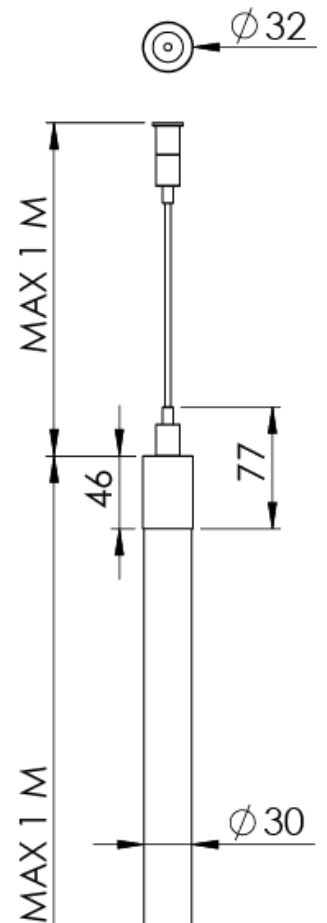

Product Family	Noma
Adjustability	Fixed
Color	
Mounting Type	Surface Mounted
Body	Pc tube
Light Source	MP LED
Color Temperature	30000K
Color Rendering Index	CRI>80
Power	14 W/mt
Power Factor	Pf>90
Luminaire Efficiency	72lm/W
Light Beam Angle	360°
Lumen	1009 lm/mt
Operating Voltage	220-240V AC / 50-60 Hz
Light Source Lifetime	50.000 hours Led lifetime
Optic	Extruded silicon
Control Type	On/Off
Electrical Insulation Class	Class III
Optional Features	Unavailable
Sealing	IP54
Weight	0,84 Kg
Dimensions	Ø32 x Max 1 m - 46 x 32 Ø30 x max 1 m

DIMENSIONS

Lumen value is given according to 3000K value.
 Luminaire is F-marked and suitable for direct mounting on normally flammable surfaces.
 All components are provided with 5 year limited guarantee. A qualified electrician must ensure proper installation of the product.