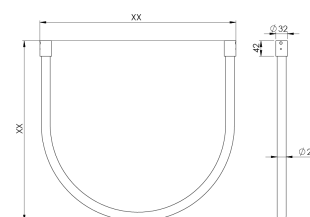

Product Family	Noma
Adjustability	Fixed
Color	
Mounting Type	Surface Mounted
Body	
Light Source	MP LED
Color Temperature	30000K
Color Rendering Index	CRI>80
Power	14 W/mt
Power Factor	Pf>90
Luminaire Efficiency	72lm/W
Light Beam Angle	360°
Lumen	1008 lm/mt
Operating Voltage	220-240V AC / 50-60 Hz
Light Source Lifetime	50.000 hours Led lifetime
Optic	Extruded silicon
Control Type	On/Off
Electrical Insulation Class	Class III
Optional Features	Unavailable
Sealing	IP54
Weight	0,55 Kg
Dimensions	Ø32 x 42 x Ø24 - XX x XX mm

DIMENSIONS

Lumen value is given according to 3000K value.

Luminaire is F-marked and suitable for direct mounting on normally flammable surfaces.

All components are provided with 5 year limited guarantee. A qualified electrician must ensure proper installation of the product.