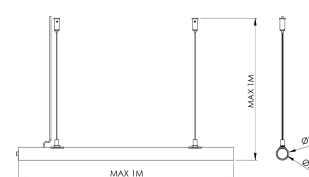

Product Family	Noma
Adjustability	Fixed
Color	
Mounting Type	Pendant
Body	PC tube
Light Source	MP LED
Color Temperature	30000K
Color Rendering Index	CRI>80
Power	14 W/mt
Power Factor	Pf>90
Luminaire Efficiency	72lm/W
Light Beam Angle	360°
Lumen	1008 lm/mt
Operating Voltage	220-240V AC / 50-60 Hz
Light Source Lifetime	50.000 hours Led lifetime
Optic	Extruded silicon
Control Type	On/Off
Electrical Insulation Class	Class III
Optional Features	Unavailable
Sealing	IP54
Weight	0,77 Kg
Dimensions	Ø30 x max 1 m x max 1 m

DIMENSIONS

Lumen value is given according to 3000K value.

Luminaire is F-marked and suitable for direct mounting on normally flammable surfaces.

All components are provided with 5 year limited guarantee. A qualified electrician must ensure proper installation of the product.