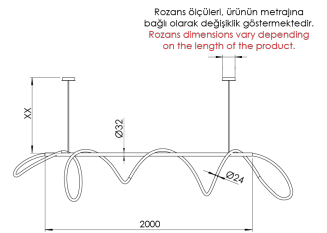

Product Family	Noma
Adjustability	Fixed
Color	
Mounting Type	Pendant
Body	Metal body
Light Source	MP LED
Color Temperature	3000K
Color Rendering Index	CRI>80
Power	14 W/mt
Power Factor	Pf>90
Luminaire Efficiency	72lm/W
Light Beam Angle	360°
Lumen	1008 lm/mt
Operating Voltage	220-240V AC / 50-60 Hz
Light Source Lifetime	50.000 hours Led lifetime
Optic	Extruded silicon
Control Type	On/Off
Electrical Insulation Class	Class III
Optional Features	Unavailable
Sealing	IP54
Weight	10,6 Kg
Dimensions	Ø32 - Ø24 x 2000 x XX mm

DIMENSIONS

Lumen value is given according to 3000K value.

Luminaire is F-marked and suitable for direct mounting on normally flammable surfaces.

All components are provided with 5 year limited guarantee. A qualified electrician must ensure proper installation of the product.