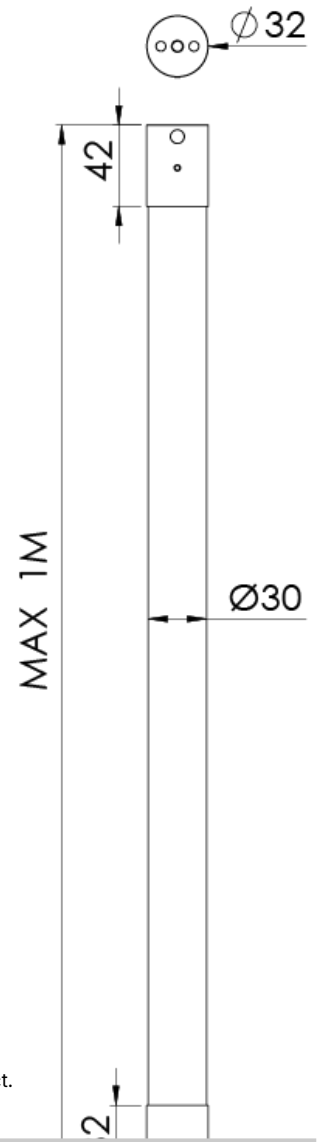

Product Family	Noma
Adjustability	Fixed
Color	
Mounting Type	Surface Mounted
Body	Pc tube
Light Source	MP LED
Color Temperature	30000K
Color Rendering Index	CRI>80
Power	14 W/mt
Power Factor	Pf>90
Luminaire Efficiency	72lm/W
Light Beam Angle	360°
Lumen	1008 lm/mt
Operating Voltage	220-240V AC / 50-60 Hz
Light Source Lifetime	50.000 hours Led lifetime
Optic	Extruded silicon
Control Type	On/Off
Electrical Insulation Class	Class III
Optional Features	Unavailable
Sealing	IP54
Weight	0,77 Kg
Dimensions	Ø32 x 42 - 32 Ø30 x max 1 m

DIMENSIONS

Lumen value is given according to 3000K value.
 Luminaire is F-marked and suitable for direct mounting on normally flammable surfaces.
 All components are provided with 5 year limited guarantee. A qualified electrician must ensure proper installation of the product.