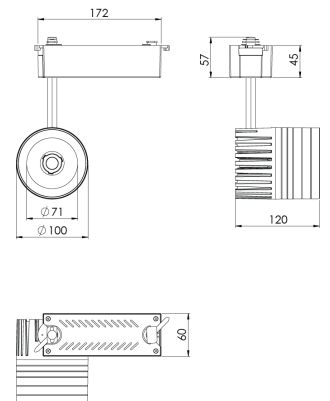

Product Family	Norda
Adjustability	Adjustable: 350° - 90°
Color	White- Black- Gray- RAL
Mounting Type	Track
Body	Die-cast aluminium body with electrostatic powder coated
Light Source	COB LED
Color Temperature	2700-3000-4000-5000-6500K
Color Rendering Index	CRI>80,CRI>90
Power	20 W
Power Factor	Pf>90
Luminaire Efficiency	105lm/W
Light Beam Angle	15°,24°,40°,60°
Lumen	2096 lm
Operating Voltage	220-240V AC / 50-60 Hz
Light Source Lifetime	50.000 hours Led lifetime
Optic	High efficiency reflector and PC glass
Control Type	On/Off
Electrical Insulation Class	Class II
Optional Features	Emergency kit system can be integrated
Sealing	IP40
Weight	1,37 Kg
Dimensions	Ø100 x 120mm

DIMENSIONS

Lumen value is given according to 4000K value.

Luminaire is F-marked and suitable for direct mounting on normally flammable surfaces.

All components are provided with 5 year limited guarantee. A qualified electrician must ensure proper installation of the product.