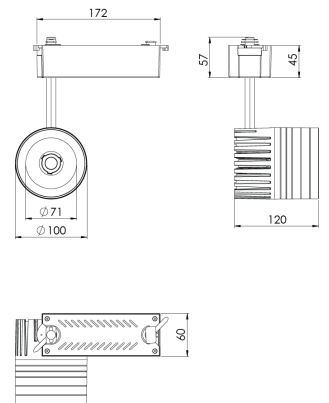

Product Family	Norda
Adjustability	Adjustable: 350° - 90°
Color	White- Black- Gray- RAL
Mounting Type	Track
Body	Die-cast aluminium body with electrostatic powder coated
Light Source	COB LED
Color Temperature	2700-3000-4000-5000-6500K
Color Rendering Index	CRI>80,CRI>90
Power	28 W
Power Factor	Pf>90
Luminaire Efficiency	105lm/W
Light Beam Angle	15°,24°,40°,60°
Lumen	2950 lm
Operating Voltage	220-240V AC / 50-60 Hz
Light Source Lifetime	50.000 hours Led lifetime
Optic	High efficiency reflector and PC glass
Control Type	On/Off
Electrical Insulation Class	Class II
Optional Features	Emergency kit system can be integrated
Sealing	IP40
Weight	1,37 Kg
Dimensions	Ø100 x 120mm

DIMENSIONS

Lumen value is given according to 4000K value.

Luminaire is F-marked and suitable for direct mounting on normally flammable surfaces.

All components are provided with 5 year limited guarantee. A qualified electrician must ensure proper installation of the product.