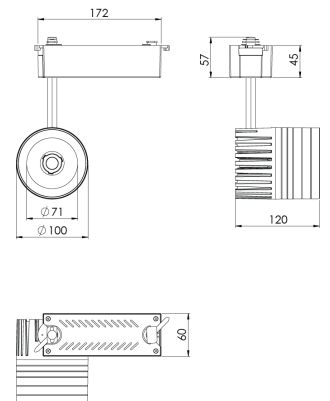

Product Family	Norda
Adjustability	Adjustable: 350° - 90°
Color	White- Black- Gray- RAL
Mounting Type	Track
Body	Die-cast aluminium body with electrostatic powder coated
Light Source	COB LED
Color Temperature	2700-3000-4000-5000-6500K
Color Rendering Index	CRI>80,CRI>90
Power	35 W
Power Factor	Pf>90
Luminaire Efficiency	105lm/W
Light Beam Angle	15°,24°,40°,60°
Lumen	3678 lm
Operating Voltage	220-240V AC / 50-60 Hz
Light Source Lifetime	50.000 hours Led lifetime
Optic	High efficiency reflector and PC glass
Control Type	On/Off
Electrical Insulation Class	Class II
Optional Features	Emergency kit system can be integrated
Sealing	IP40
Weight	1,37 Kg
Dimensions	Ø100 x 120mm

DIMENSIONS

Lumen value is given according to 4000K value.
 Luminaire is F-marked and suitable for direct mounting on normally flammable surfaces.
 All components are provided with 5 year limited guarantee. A qualified electrician must ensure proper installation of the product.