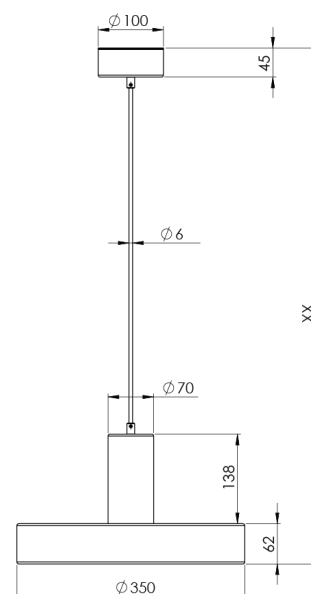

Product Family	Nuvea
Adjustability	Fixed
Color	White- Black- Gray- RAL
Mounting Type	Pendant

Light Source	MP LED
Color Temperature	3000K
Color Rendering Index	
Power	17 W
Power Factor	Pf>90
Luminaire Efficiency	55lm/W
Light Beam Angle	
Lumen	935 lm
Operating Voltage	220-240V AC / 50-60 Hz
Light Source Lifetime	50.000 hours Led lifetime

Control Type	On/Off
Electrical Insulation Class	Class II

Optional Features

Sealing	IP20
Weight	1,44 Kg
Dimensions	Ø350 × 200 mm

DIMENSIONS

Lumen value is given according to 3000K value.

Luminaire is F-marked and suitable for direct mounting on normally flammable surfaces.