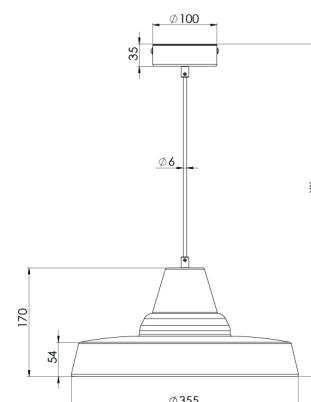

Product Family	Nuvea
Adjustability	Fixed
Color	White- Black- Gray- RAL
Mounting Type	Pendant
Body	

Light Source	MP LED
Color Temperature	3000K
Color Rendering Index	
Power	17 W
Power Factor	Pf>90
Luminaire Efficiency	55lm/W
Light Beam Angle	
Lumen	935 lm
Operating Voltage	220-240V AC / 50-60 Hz
Light Source Lifetime	50.000 hours Led lifetime
Optic	

Control Type	On/Off
Electrical Insulation Class	Class II
Optional Features	

Sealing	IP20
Weight	1,37 Kg
Dimensions	Ø355 × 170 mm

DIMENSIONS

Lumen value is given according to 3000K value.

Luminaire is F-marked and suitable for direct mounting on normally flammable surfaces.