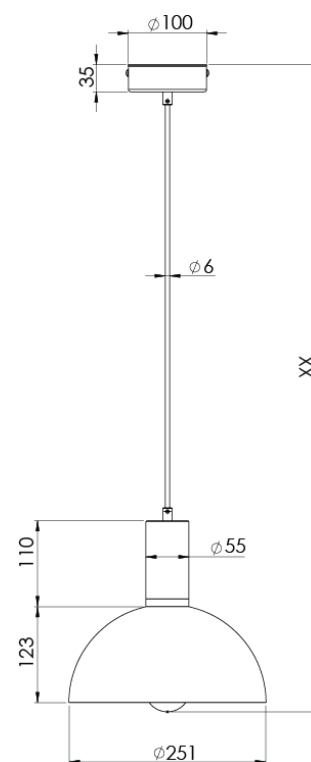

Product Family	Nuvea
Adjustability	Fixed
Color	White- Black- Gray- RAL
Mounting Type	Pendant
Body	

Light Source	E27 LED LAMP
Color Temperature	3000K
Color Rendering Index	
Power	6 W
Power Factor	Pf>90
Luminaire Efficiency	83lm/W
Light Beam Angle	
Lumen	498 lm
Operating Voltage	220-240V AC / 50-60 Hz
Light Source Lifetime	50.000 hours Led lifetime
Optic	

Control Type	On/Off
Electrical Insulation Class	Class II
Optional Features	

Sealing	IP20
Weight	0,75 Kg
Dimensions	Ø251 × 233 mm

DIMENSIONS

Lumen value is given according to 3000K value.

Luminaire is F-marked and suitable for direct mounting on normally flammable surfaces.