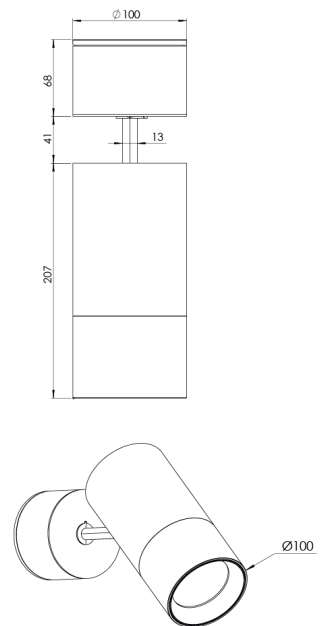

Product Family	Omnia
Adjustability	Adjustable: 350°- 90°
Color	White- Black- Gray- RAL
Mounting Type	Adjustable Surface Mounted
Body	Extruded aluminium body with electrostatic powder coated
Light Source	COB LED
Color Temperature	2700-3000-4000-5000-6500K
Color Rendering Index	CRI>80, CRI>90
Power	20 W
Power Factor	Pf>90
Luminaire Efficiency	105lm/W
Light Beam Angle	15°,24°,40°,60°
Lumen	2096 lm
Operating Voltage	220-240V AC / 50-60 Hz
Light Source Lifetime	50.000 hours Led lifetime
Optic	High efficiency reflector and PC glass
Control Type	On/Off - Dali
Electrical Insulation Class	Class I
Optional Features	
Sealing	IP40
Weight	1 Kg
Dimensions	Ø100 x 207mm

DIMENSIONS

Lumen value is given according to 4000K value.

Luminaire is F-marked and suitable for direct mounting on normally flammable surfaces.

All components are provided with 5 year limited guarantee. A qualified electrician must ensure proper installation of the product.