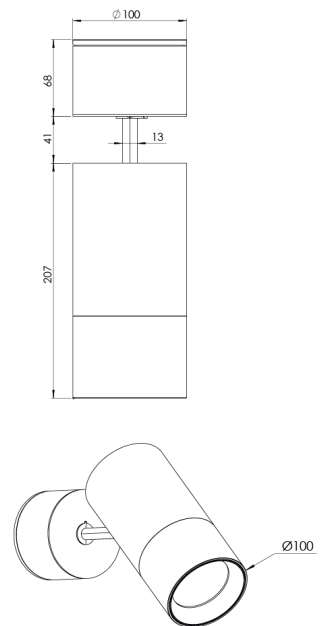

Product Family	Omnia
Adjustability	Adjustable: 350°- 90°
Color	White- Black- Gray- RAL
Mounting Type	Adjustable Surface Mounted
Body	Extruded aluminium body with electrostatic powder coated
Light Source	COB LED
Color Temperature	2700-3000-4000-5000-6500K
Color Rendering Index	CRI>80, CRI>90
Power	35 W
Power Factor	Pf>90
Luminaire Efficiency	105lm/W
Light Beam Angle	15°,24°,40°,60°
Lumen	3678 lm
Operating Voltage	220-240V AC / 50-60 Hz
Light Source Lifetime	50.000 hours Led lifetime
Optic	High efficiency reflector and PC glass
Control Type	On/Off - Dali
Electrical Insulation Class	Class I
Optional Features	
Sealing	IP40
Weight	1 Kg
Dimensions	Ø100 x 207mm

DIMENSIONS

Lumen value is given according to 4000K value.

Luminaire is F-marked and suitable for direct mounting on normally flammable surfaces.

All components are provided with 5 year limited guarantee. A qualified electrician must ensure proper installation of the product.