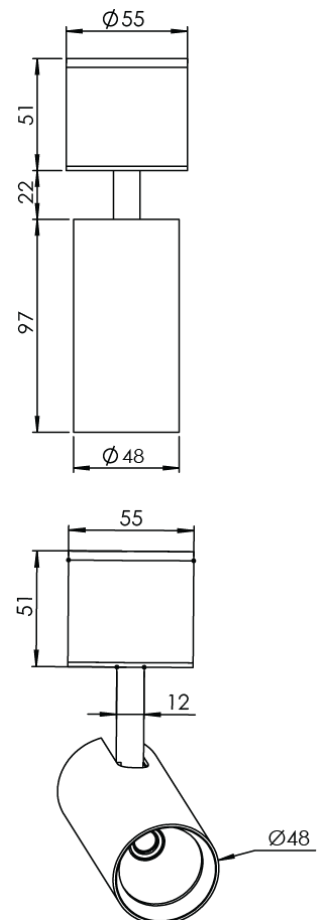

Product Family	Omnia
Adjustability	Adjustable: 350°- 90°
Color	White- Black- Gray- RAL
Mounting Type	Adjustable Surface Mounted
Body	Extruded aluminium body with electrostatic powder coated
Light Source	COB LED
Color Temperature	2700-3000-4000-5000-6500K
Color Rendering Index	CRI>80,CRI>90
Power	8 W
Power Factor	Pf>90
Luminaire Efficiency	103lm/W
Light Beam Angle	15°,24°,36°,60°
Lumen	824 lm
Operating Voltage	220-240V AC / 50-60 Hz
Light Source Lifetime	50.000 hours Led lifetime
Optic	High efficiency reflector and PC glass
Control Type	On/Off
Electrical Insulation Class	Class I
Optional Features	
Sealing	IP20
Weight	0,350 Kg
Dimensions	Ø48 x 97 mm

DIMENSIONS

Lumen value is given according to 4000K value.

Luminaire is F-marked and suitable for direct mounting on normally flammable surfaces.

All components are provided with 5 year limited guarantee. A qualified electrician must ensure proper installation of the product.