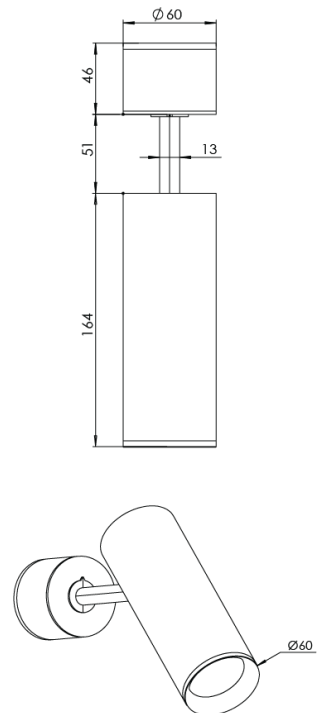

Product Family	Omnia
Adjustability	Adjustable: 350°- 90°
Color	White- Black- Gray- RAL
Mounting Type	Adjustable Surface Mounted
Body	Extruded aluminium body with electrostatic powder coated
Light Source	COB LED
Color Temperature	2700-3000-4000-5000-6500K
Color Rendering Index	CRI>80,CRI>90
Power	11 W
Power Factor	Pf>90
Luminaire Efficiency	103lm/W
Light Beam Angle	15°,24°,36°,60°
Lumen	1133 lm
Operating Voltage	220-240V AC / 50-60 Hz
Light Source Lifetime	50.000 hours Led lifetime
Optic	High efficiency reflector and PC glass
Control Type	On/Off
Electrical Insulation Class	Class I
Optional Features	
Sealing	IP40
Weight	0,7 Kg
Dimensions	Ø60 x 164mm

DIMENSIONS

Lumen value is given according to 4000K value.

Luminaire is F-marked and suitable for direct mounting on normally flammable surfaces.

All components are provided with 5 year limited guarantee. A qualified electrician must ensure proper installation of the product.