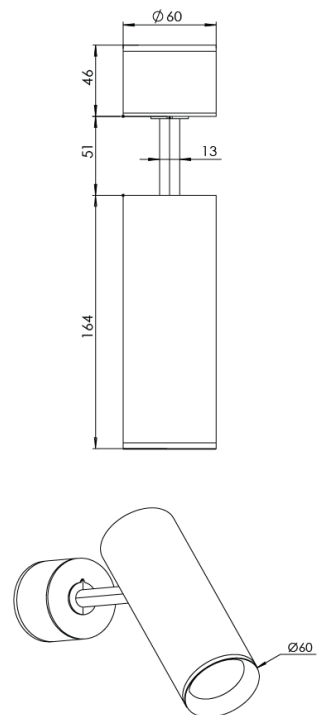

Product Family	Omnia
Adjustability	Adjustable: 350°- 90°
Color	White- Black- Gray- RAL
Mounting Type	Adjustable Surface Mounted
Body	Extruded aluminium body with electrostatic powder coated
Light Source	COB LED
Color Temperature	2700-3000-4000-5000-6500K
Color Rendering Index	CRI>80,CRI>90
Power	7 W
Power Factor	Pf>90
Luminaire Efficiency	103lm/W
Light Beam Angle	15°,24°,36°,60°
Lumen	721 lm
Operating Voltage	220-240V AC / 50-60 Hz
Light Source Lifetime	50.000 hours Led lifetime
Optic	High efficiency reflector and PC glass
Control Type	On/Off
Electrical Insulation Class	Class I
Optional Features	
Sealing	IP40
Weight	0,7 Kg
Dimensions	Ø60 x 164mm

DIMENSIONS

Lumen value is given according to 4000K value.

Luminaire is F-marked and suitable for direct mounting on normally flammable surfaces.

All components are provided with 5 year limited guarantee. A qualified electrician must ensure proper installation of the product.