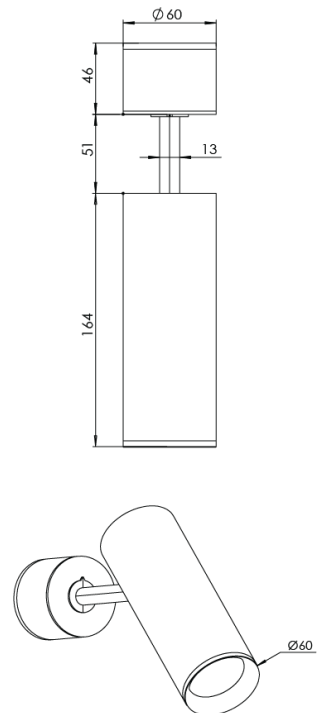

Product Family	Omnia
Adjustability	Adjustable: 350°- 90°
Color	White- Black- Gray- RAL
Mounting Type	Adjustable Surface Mounted
Body	Extruded aluminium body with electrostatic powder coated
Light Source	COB LED
Color Temperature	2700-3000-4000-5000-6500K
Color Rendering Index	CRI>80,CRI>90
Power	9 W
Power Factor	Pf>90
Luminaire Efficiency	103lm/W
Light Beam Angle	15°,24°,36°,60°
Lumen	927 lm
Operating Voltage	220-240V AC / 50-60 Hz
Light Source Lifetime	50.000 hours Led lifetime
Optic	High efficiency reflector and PC glass
Control Type	On/Off
Electrical Insulation Class	Class I
Optional Features	
Sealing	IP40
Weight	0,7 Kg
Dimensions	Ø60 x 164mm

DIMENSIONS

Lumen value is given according to 4000K value.

Luminaire is F-marked and suitable for direct mounting on normally flammable surfaces.

All components are provided with 5 year limited guarantee. A qualified electrician must ensure proper installation of the product.