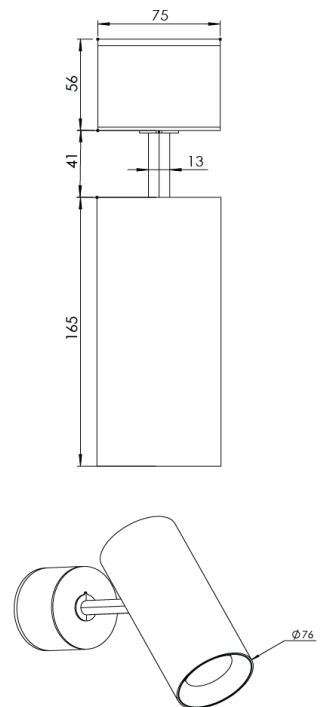

Product Family	Omnia
Adjustability	Adjustable: 350°- 90°
Color	White- Black- Gray- RAL
Mounting Type	Adjustable Surface Mounted
Body	Extruded aluminium body with electrostatic powder coated
Light Source	COB LED
Color Temperature	2700-3000-4000-5000-6500K
Color Rendering Index	CRI>80,CRI>90
Power	14 W
Power Factor	Pf>90
Luminaire Efficiency	103lm/W
Light Beam Angle	15°,24°,36°,60°
Lumen	1442 lm
Operating Voltage	220-240V AC / 50-60 Hz
Light Source Lifetime	50.000 hours Led lifetime
Optic	High efficiency reflector and PC glass
Control Type	On/Off
Electrical Insulation Class	Class I
Optional Features	
Sealing	IP40
Weight	0,8 Kg
Dimensions	Ø76 x 165mm

DIMENSIONS

Lumen value is given according to 4000K value.

Luminaire is F-marked and suitable for direct mounting on normally flammable surfaces.

All components are provided with 5 year limited guarantee. A qualified electrician must ensure proper installation of the product.