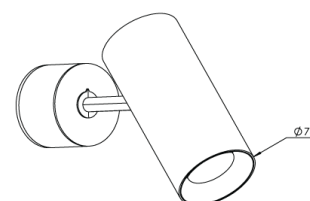

Product Family	Omnia
Adjustability	Adjustable: 350°- 90°
Color	White- Black- Gray- RAL
Mounting Type	Adjustable Surface Mounted
Body	Extruded aluminium body with electrostatic powder coated
Light Source	COB LED
Color Temperature	2700-3000-4000-5000-6500K
Color Rendering Index	CRI>80,CRI>90
Power	9 W
Power Factor	Pf>90
Luminaire Efficiency	103lm/W
Light Beam Angle	15°,24°,36°,60°
Lumen	927 lm
Operating Voltage	220-240V AC / 50-60 Hz
Light Source Lifetime	50.000 hours Led lifetime
Optic	High efficiency reflector and PC glass
Control Type	On/Off
Electrical Insulation Class	Class I
Optional Features	
Sealing	IP40
Weight	0,8 Kg
Dimensions	Ø76 x 165mm

DIMENSIONS

Lumen value is given according to 4000K value.

Luminaire is F-marked and suitable for direct mounting on normally flammable surfaces.

All components are provided with 5 year limited guarantee. A qualified electrician must ensure proper installation of the product.