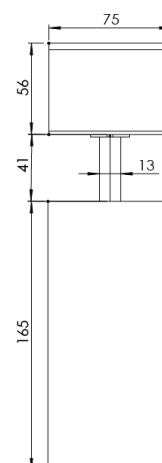

Product Family	Omnia
Adjustability	Adjustable: 350°- 90°
Color	White- Black- Gray- RAL
Mounting Type	Adjustable Surface Mounted
Body	Extruded aluminium body with electrostatic powder coated
Light Source	COB LED
Color Temperature	2700-3000-4000-5000-6500K
Color Rendering Index	CRI>80,CRI>90
Power	9 W
Power Factor	Pf>90
Luminaire Efficiency	103lm/W
Light Beam Angle	15°,24°,36°,60°
Lumen	927 lm
Operating Voltage	220-240V AC / 50-60 Hz
Light Source Lifetime	50.000 hours Led lifetime
Optic	High efficiency reflector and PC glass
Control Type	On/Off
Electrical Insulation Class	Class I
Optional Features	
Sealing	IP40
Weight	0,8 Kg
Dimensions	Ø76 x 165mm

DIMENSIONS

Lumen value is given according to 4000K value.

Luminaire is F-marked and suitable for direct mounting on normally flammable surfaces.

All components are provided with 5 year limited guarantee. A qualified electrician must ensure proper installation of the product.