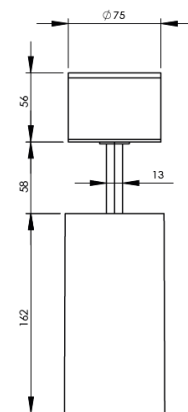

Product Family	Omnia
Adjustability	Adjustable: 350°- 90°
Color	White- Black- Gray- RAL
Mounting Type	Adjustable Surface Mounted
Body	Extruded aluminium body with electrostatic powder coated
Light Source	COB LED
Color Temperature	2700-3000-4000-5000-6500K
Color Rendering Index	CRI>80, CRI>90
Power	28 W
Power Factor	Pf>90
Luminaire Efficiency	105lm/W
Light Beam Angle	24° ,40° ,60°
Lumen	2940 lm
Operating Voltage	220-240V AC / 50-60 Hz
Light Source Lifetime	50.000 hours Led lifetime
Optic	High efficiency reflector and PC glass
Control Type	On/Off - Dali
Electrical Insulation Class	Class I
Optional Features	
Sealing	IP40
Weight	0,85 Kg
Dimensions	Ø75 x 162 - Ø75 x 56 mm

DIMENSIONS

Lumen value is given according to 4000K value.

Luminaire is F-marked and suitable for direct mounting on normally flammable surfaces.

All components are provided with 5 year limited guarantee. A qualified electrician must ensure proper installation of the product.