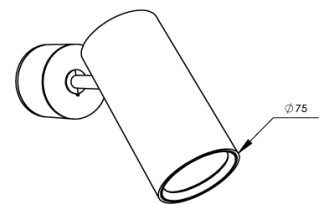

Product Family	Omnia
Adjustability	Adjustable: 350°- 90°
Color	White- Black- Gray- RAL
Mounting Type	Adjustable Surface Mounted
Body	Extruded aluminium body with electrostatic powder coated
Light Source	COB LED
Color Temperature	2700-3000-4000-5000-6500K
Color Rendering Index	CRI>80, CRI>90
Power	28 W
Power Factor	Pf>90
Luminaire Efficiency	105lm/W
Light Beam Angle	24° ,40° ,60°
Lumen	2940 lm
Operating Voltage	220-240V AC / 50-60 Hz
Light Source Lifetime	50.000 hours Led lifetime
Optic	High efficiency reflector and PC glass
Control Type	On/Off - Dali
Electrical Insulation Class	Class I
Optional Features	
Sealing	IP40
Weight	0,85 Kg
Dimensions	Ø75 x 162 - Ø75 x 56 mm

DIMENSIONS

Lumen value is given according to 4000K value.

Luminaire is F-marked and suitable for direct mounting on normally flammable surfaces.

All components are provided with 5 year limited guarantee. A qualified electrician must ensure proper installation of the product.