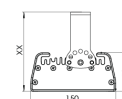

Product Family	Onda
Adjustability	Fixed
Color	MAT Eloksal
Mounting Type	
Body	Extruded aluminium body with electrostatic powder coated

Light Source	MP LED
Color Temperature	2700-3000-4000-5000-6500K
Color Rendering Index	CRI>80 , CRI>90
Power	110 W
Power Factor	Pf>90
Luminaire Efficiency	136lm/W
Light Beam Angle	30°,60°,90°
Lumen	14960 lm
Operating Voltage	220-240V AC / 50-60 Hz
Light Source Lifetime	50.000 hours Led lifetime
Optic	High efficiency reflector and extra clear tempered glass

Control Type	On/Off
Electrical Insulation Class	Class I
Optional Features	Emergency kit system can be integrated

Sealing	IP65
Weight	5,5 Kg
Dimensions	150 X 70 L: 490 mm

DIMENSIONS

Lumen value is given according to 5000K value.