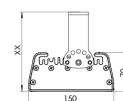

Product Family	Onda
Adjustability	Fixed
Color	MAT Eloksal
Mounting Type	
Body	Extruded aluminium body with electrostatic powder coated

DIMENSIONS

Light Source	MP LED
Color Temperature	2700-3000-4000-5000-6500K
Color Rendering Index	CRI>80 , CRI>90
Power	125 W
Power Factor	Pf>90
Luminaire Efficiency	136lm/W
Light Beam Angle	30°,60°,90°
Lumen	17000 lm
Operating Voltage	220-240V AC / 50-60 Hz
Light Source Lifetime	50.000 hours Led lifetime
Optic	High efficiency reflector and extra clear tempered glass

Control Type	On/Off
Electrical Insulation Class	Class I
Optional Features	Emergency kit system can be integrated

Sealing	IP65
Weight	5,5 Kg
Dimensions	150 X 70 L: 490 mm

Lumen value is given according to 5000K value.