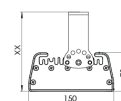

Product Family	Onda
Adjustability	Fixed
Color	MAT Eloksal
Mounting Type	
Body	Extruded aluminium body with electrostatic powder coated
Light Source	MP LED
Color Temperature	2700-3000-4000-5000-6500K
Color Rendering Index	CRI>80 , CRI>90
Power	200 W
Power Factor	Pf>90
Luminaire Efficiency	136lm/W
Light Beam Angle	30°,60°,90°
Lumen	27200 lm
Operating Voltage	220-240V AC / 50-60 Hz
Light Source Lifetime	50.000 hours Led lifetime
Optic	High efficiency reflector and extra clear tempered glass
Control Type	On/Off
Electrical Insulation Class	Class I
Optional Features	Emergency kit system can be integrated
Sealing	IP65
Weight	7,6 Kg
Dimensions	150 X 70 L: 770 mm

DIMENSIONS

Lumen value is given according to 5000K value.

Luminaire is F-marked and suitable for direct mounting on normally flammable surfaces.

All components are provided with 5 year limited guarantee. A qualified electrician must ensure proper installation of the product.