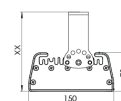

Product Family	Onda
Adjustability	Fixed
Color	MAT Eloksal
Mounting Type	
Body	Extruded aluminium body with electrostatic powder coated
Light Source	MP LED
Color Temperature	2700-3000-4000-5000-6500K
Color Rendering Index	CRI>80 , CRI>90
Power	55 W
Power Factor	Pf>90
Luminaire Efficiency	136lm/W
Light Beam Angle	30°,60°,90°
Lumen	7480 lm
Operating Voltage	220-240V AC / 50-60 Hz
Light Source Lifetime	50.000 hours Led lifetime
Optic	High efficiency reflector and extra clear tempered glass
Control Type	On/Off
Electrical Insulation Class	Class I
Optional Features	Emergency kit system can be integrated
Sealing	IP65
Weight	3,2 Kg
Dimensions	150 X 70 L: 250 mm

DIMENSIONS

Lumen value is given according to 5000K value.

Luminaire is F-marked and suitable for direct mounting on normally flammable surfaces.

All components are provided with 5 year limited guarantee. A qualified electrician must ensure proper installation of the product.