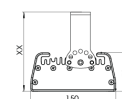

<b>Product Family</b>	Onda
<b>Adjustability</b>	Fixed
<b>Color</b>	MAT Eloksal
<b>Mounting Type</b>	
<b>Body</b>	Extruded aluminium body with electrostatic powder coated
<b>Light Source</b>	MP LED
<b>Color Temperature</b>	2700-3000-4000-5000-6500K
<b>Color Rendering Index</b>	CRI>80 , CRI>90
<b>Power</b>	70 W
<b>Power Factor</b>	Pf>90
<b>Luminaire Efficiency</b>	136lm/W
<b>Light Beam Angle</b>	30°,60°,90°
<b>Lumen</b>	9520 lm
<b>Operating Voltage</b>	220-240V AC / 50-60 Hz
<b>Light Source Lifetime</b>	50.000 hours Led lifetime
<b>Optic</b>	High efficiency reflector and extra clear tempered glass
<b>Control Type</b>	On/Off
<b>Electrical Insulation Class</b>	Class I
<b>Optional Features</b>	Emergency kit system can be integrated
<b>Sealing</b>	IP65
<b>Weight</b>	3,8 Kg
<b>Dimensions</b>	150 X 70 L: 315 mm

## DIMENSIONS

Lumen value is given according to 5000K value.

Luminaire is F-marked and suitable for direct mounting on normally flammable surfaces.

All components are provided with 5 year limited guarantee. A qualified electrician must ensure proper installation of the product.