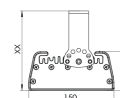

Product Family	Onda
Adjustability	Fixed
Color	MAT Eloksal
Mounting Type	
Body	Extruded aluminium body with electrostatic powder coated
Light Source	MP LED
Color Temperature	2700-3000-4000-5000-6500K
Color Rendering Index	CRI>80 , CRI>90
Power	110 W
Power Factor	Pf>90
Luminaire Efficiency	136lm/W
Light Beam Angle	120°
Lumen	14960 lm
Operating Voltage	220-240V AC / 50-60 Hz
Light Source Lifetime	50.000 hours Led lifetime
Optic	High efficiency reflector and extra clear tempered glass
Control Type	On/Off
Electrical Insulation Class	Class I
Optional Features	Emergency kit system can be integrated
Sealing	IP65
Weight	5,5 Kg
Dimensions	150 X 70 L: 490 mm

DIMENSIONS

Lumen value is given according to 5000K value.

Luminaire is F-marked and suitable for direct mounting on normally flammable surfaces.

All components are provided with 5 year limited guarantee. A qualified electrician must ensure proper installation of the product.