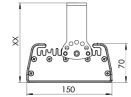

Product Family	Onda
Adjustability	Fixed
Color	MAT Eloksal
Mounting Type	
Body	Extruded aluminium body with electrostatic powder coated
Light Source	MP LED
Color Temperature	2700-3000-4000-5000-6500K
Color Rendering Index	CRI>80 , CRI>90
Power	125 W
Power Factor	Pf>90
Luminaire Efficiency	136lm/W
Light Beam Angle	120°
Lumen	17000 lm
Operating Voltage	220-240V AC / 50-60 Hz
Light Source Lifetime	50.000 hours Led lifetime
Optic	High efficiency reflector and extra clear tempered glass
Control Type	On/Off
Electrical Insulation Class	Class I
Optional Features	Emergency kit system can be integrated
Sealing	IP65
Weight	5,5 Kg
Dimensions	150 X 70 L: 490 mm

DIMENSIONS

Lumen value is given according to 5000K value.

Luminaire is F-marked and suitable for direct mounting on normally flammable surfaces.

All components are provided with 5 year limited guarantee. A qualified electrician must ensure proper installation of the product.