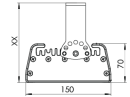

Product Family	Onda
Adjustability	Fixed
Color	MAT Eloksal
Mounting Type	
Body	Extruded aluminium body with electrostatic powder coated
Light Source	MP LED
Color Temperature	2700-3000-4000-5000-6500K
Color Rendering Index	CRI>80 , CRI>90
Power	200 W
Power Factor	Pf>90
Luminaire Efficiency	136lm/W
Light Beam Angle	120°
Lumen	27200 lm
Operating Voltage	220-240V AC / 50-60 Hz
Light Source Lifetime	50.000 hours Led lifetime
Optic	High efficiency reflector and extra clear tempered glass
Control Type	On/Off
Electrical Insulation Class	Class I
Optional Features	Emergency kit system can be integrated
Sealing	IP65
Weight	7,6 Kg
Dimensions	150 X 70 L: 770 mm

DIMENSIONS

Lumen value is given according to 5000K value.

Luminaire is F-marked and suitable for direct mounting on normally flammable surfaces.

All components are provided with 5 year limited guarantee. A qualified electrician must ensure proper installation of the product.