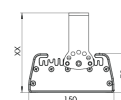

<b>Product Family</b>	Onda
<b>Adjustability</b>	Fixed
<b>Color</b>	MAT Eloksal
<b>Mounting Type</b>	
<b>Body</b>	Extruded aluminium body with electrostatic powder coated
<b>Light Source</b>	MP LED
<b>Color Temperature</b>	2700-3000-4000-5000-6500K
<b>Color Rendering Index</b>	CRI>80 , CRI>90
<b>Power</b>	55 W
<b>Power Factor</b>	Pf>90
<b>Luminaire Efficiency</b>	136lm/W
<b>Light Beam Angle</b>	120°
<b>Lumen</b>	7480 lm
<b>Operating Voltage</b>	220-240V AC / 50-60 Hz
<b>Light Source Lifetime</b>	50.000 hours Led lifetime
<b>Optic</b>	High efficiency reflector and extra clear tempered glass
<b>Control Type</b>	On/Off
<b>Electrical Insulation Class</b>	Class I
<b>Optional Features</b>	Emergency kit system can be integrated
<b>Sealing</b>	IP65
<b>Weight</b>	3,2 Kg
<b>Dimensions</b>	150 X 70 L: 250 mm

## DIMENSIONS

Lumen value is given according to 5000K value.

Luminaire is F-marked and suitable for direct mounting on normally flammable surfaces.

All components are provided with 5 year limited guarantee. A qualified electrician must ensure proper installation of the product.