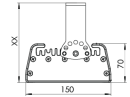

Product Family	Onda
Adjustability	Fixed
Color	MAT Eloksal
Mounting Type	
Body	Extruded aluminium body with electrostatic powder coated
Light Source	MP LED
Color Temperature	2700-3000-4000-5000-6500K
Color Rendering Index	CRI>80 , CRI>90
Power	70 W
Power Factor	Pf>90
Luminaire Efficiency	136lm/W
Light Beam Angle	120°
Lumen	9520 lm
Operating Voltage	220-240V AC / 50-60 Hz
Light Source Lifetime	50.000 hours Led lifetime
Optic	High efficiency reflector and extra clear tempered glass
Control Type	On/Off
Electrical Insulation Class	Class I
Optional Features	Emergency kit system can be integrated
Sealing	IP65
Weight	3,8 Kg
Dimensions	150 X 70 L: 315 mm

DIMENSIONS

Lumen value is given according to 5000K value.

Luminaire is F-marked and suitable for direct mounting on normally flammable surfaces.

All components are provided with 5 year limited guarantee. A qualified electrician must ensure proper installation of the product.