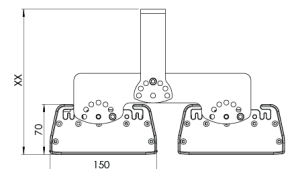

Product Family	Onda
Adjustability	Fixed
Color	MAT Eloksal
Mounting Type	
Body	Extruded aluminium body with electrostatic powder coated
Light Source	MP LED
Color Temperature	2700-3000-4000-5000-6500K
Color Rendering Index	CRI>80 , CRI>90
Power	2 x 110 W
Power Factor	Pf>90
Luminaire Efficiency	136lm/W
Light Beam Angle	30°,60°,90°
Lumen	29920 lm
Operating Voltage	220-240V AC / 50-60 Hz
Light Source Lifetime	50.000 hours Led lifetime
Optic	High efficiency reflector and extra clear tempered glass
Control Type	On/Off
Electrical Insulation Class	Class I
Optional Features	Emergency kit system can be integrated
Sealing	IP65
Weight	11 Kg
Dimensions	150 X 70 L: 490 mm

DIMENSIONS

Lumen value is given according to 5000K value.

Luminaire is F-marked and suitable for direct mounting on normally flammable surfaces.

All components are provided with 5 year limited guarantee. A qualified electrician must ensure proper installation of the product.