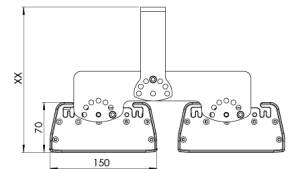

Product Family	Onda
Adjustability	Fixed
Color	MAT Eloksal
Mounting Type	
Body	Extruded aluminium body with electrostatic powder coated
Light Source	MP LED
Color Temperature	2700-3000-4000-5000-6500K
Color Rendering Index	CRI>80 , CRI>90
Power	2 x 125 W
Power Factor	Pf>90
Luminaire Efficiency	136lm/W
Light Beam Angle	30°,60°,90°
Lumen	34000 lm
Operating Voltage	220-240V AC / 50-60 Hz
Light Source Lifetime	50.000 hours Led lifetime
Optic	High efficiency reflector and extra clear tempered glass
Control Type	On/Off
Electrical Insulation Class	Class I
Optional Features	Emergency kit system can be integrated
Sealing	IP65
Weight	11 Kg
Dimensions	150 X 70 L: 490 mm

DIMENSIONS

Lumen value is given according to 5000K value.

Luminaire is F-marked and suitable for direct mounting on normally flammable surfaces.

All components are provided with 5 year limited guarantee. A qualified electrician must ensure proper installation of the product.